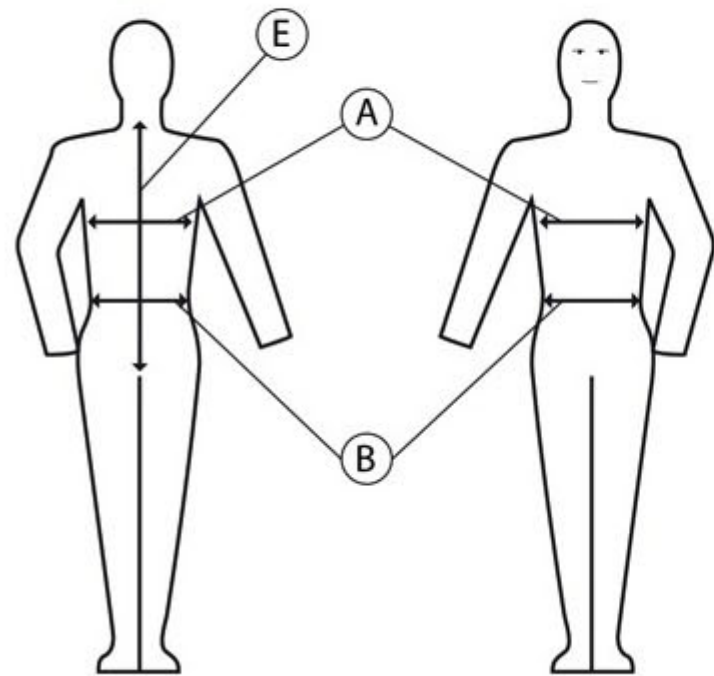

## Size guide "Ballistic Flex Fit Regular"

Protector MEN

MEN	XXS - 44	XS - 46	S - 48	M - 50	L - 52	XL - 54	XXL - 56
Height in cm	160 - 165	165 - 170	170 - 175	175 - 180	180 - 185	185 - 190	190 - 195
A Chest circumference in cm	80 - 88	84 - 92	88 - 96	92 - 100	96 - 104	100 - 108	104 - 112
B Waist circumference in cm	66 - 74	70 - 78	74 - 82	78 - 86	82 - 90	86 - 94	90 - 98
E Backlength in cm	58,0	58,0	60,5	63,0	65,5	68,0	68,0