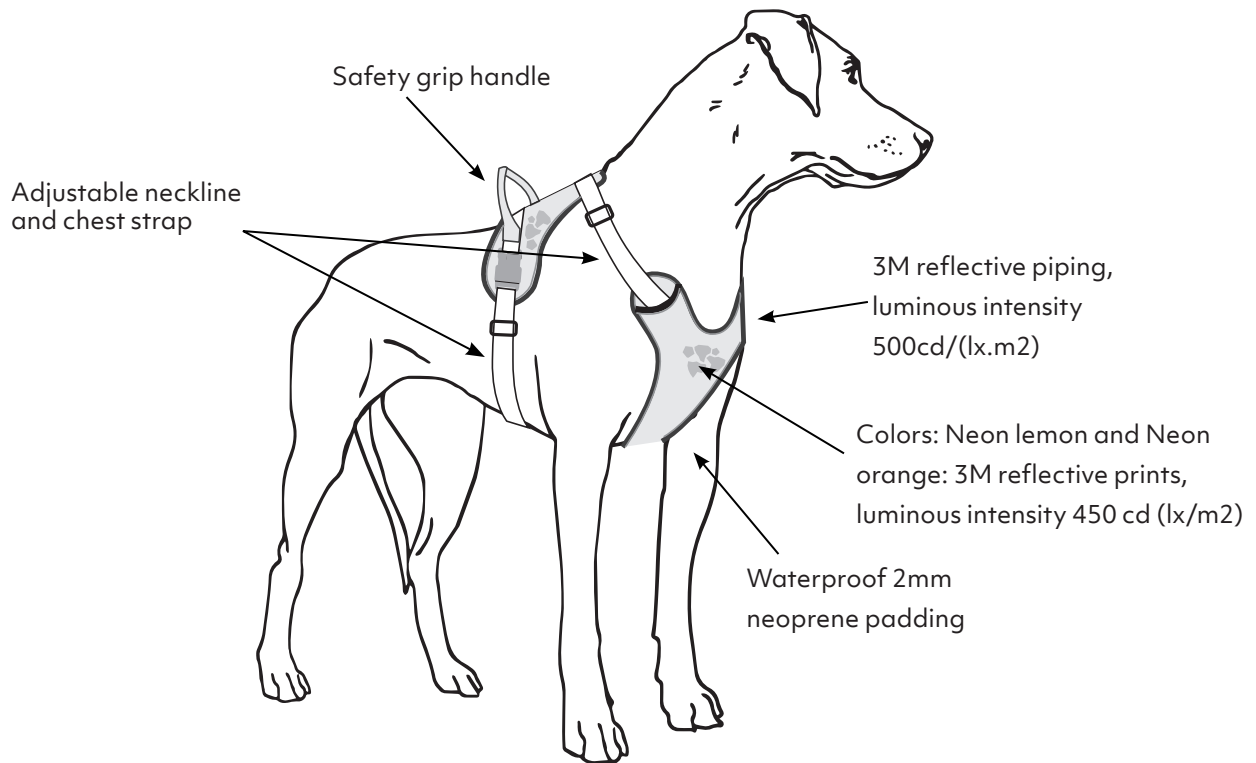

Weekend Warrior Harness

Adjustability

20% adjustability with 4-6 points of adjustment

Visibility

Multiple reflectors, luminous intensity 400-450 lx / m²

Weatherproofness

Weatherproof Neoprene

Durability

Tensile strength at least 6 times the weight of the recommended breed

Size:	Dog weight: kg/lb	Breed recommendation:
40-45 cm 16-18 inch	0-8 kg 0-17 lb	Miniature Pinscher, Russian Toy, Toy Poodle, Tibetan Spaniel
45-60 cm 18-24 inch	5-15 kg 10-30 lb	Jack Russell Terrier, Miniature Poodle, Shetland Sheepdog, Bichon Frisé
60-80 cm 24-32 inch	10-30 kg 20-65 lb	Lagotto Romagnolo, Irish Soft-Coated Wheaten Terrier, Beagle, Nova Scotia Duck Tolling Retriever, Border Collie
80-100 cm 32-39 inch	30-50 kg 65-110 lb	Labrador Retriever, Golden Retriever, Giant Schnauzer, Boxer
100-120 cm 39-47 inch	50-80 kg 110-175 lb	Pyrenean Mastiff, Great Dane, Irish Wolfhound

Tame the great outdoors.
hurta.com