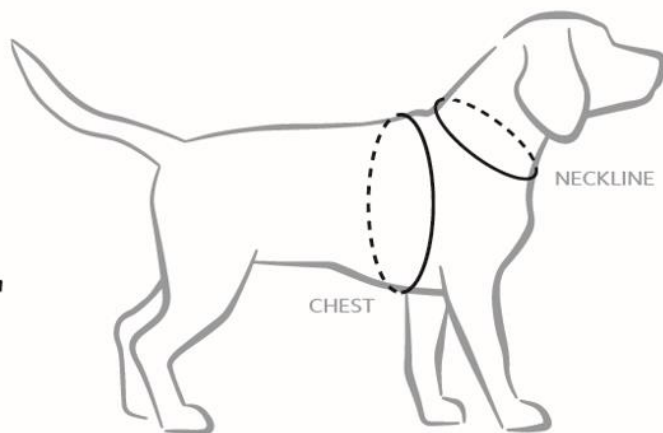

Dog's Measurements for Weekend Warrior Harness

SIZE cm / inch	NECKLINE cm / inch	CHEST cm / inch
40-45 / 16-18	20-40 cm / 8"-16"	37-45 cm / 15"-18"
45-60 / 18-24	25-45 cm / 10"-18"	42-60 cm / 17"-24"
60-80 / 24-32	35-60 cm / 14"-24"	57-80 cm / 23"-32"
80-100 / 32-39	40-70 cm / 16"-28"	77-100 cm / 30"-39"
100-120 / 39-47	50-75 cm / 20"-30"	97-120 cm / 37"-47"