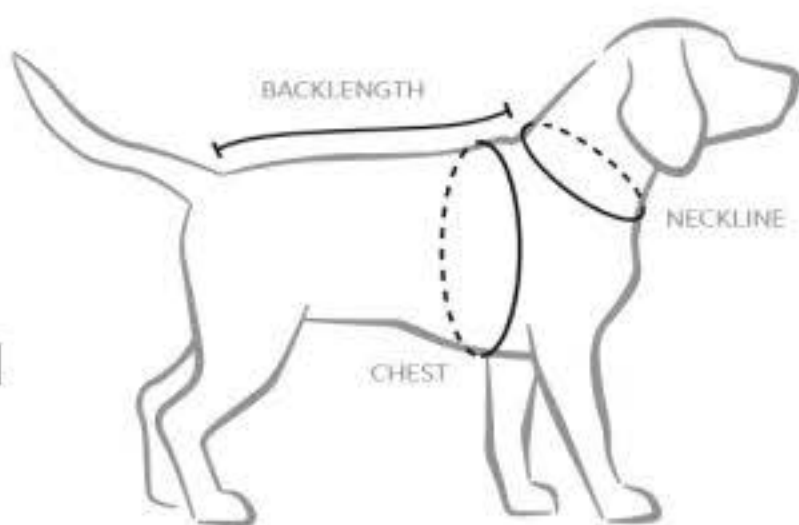

# Dog's Measurements for Expedition Parka

<b>SIZE</b> cm / inch	<b>BACKLENGTH</b> cm / inch	<b>NECKLINE</b> cm / inch	<b>CHEST</b> cm / inch
<b>20 / 8</b>	16-22 cm / 7"-9"	20-25 cm / 8"-10"	25-35 cm / 10"-12"
<b>25 / 10</b>	22-27 cm / 9"-11"	20-30 cm / 8"-12"	30-40 cm / 12"-16"
<b>30 / 12</b>	27-32 cm / 11"-13"	25-40 cm / 10"-16"	40-50 cm / 16"-20"
<b>30XL / 12XL</b>	27-32 cm / 11"-13"	30-45 cm / 12"-18"	50-60 cm / 20"-24"
<b>35 / 14</b>	32-37 cm / 13"-15"	25-45 cm / 10"-18"	40-60 cm / 16"-24"
<b>35XL / 14XL</b>	32-37 cm / 13"-15"	40-50 cm / 16"-20"	50-65 cm / 20"-26"
<b>40 / 16</b>	37-42 cm / 15"-17"	30-50 cm / 12"-20"	45-65 cm / 18"-26"
<b>40XS / 16XS</b>	37-42 cm / 15"-17"	30-40 cm / 12"-16"	40-55 cm / 16"-22"
<b>45 / 18</b>	42-47 cm / 17"-19"	30-50 cm / 12"-20"	50-70 cm / 20"-28"
<b>45XS / 18XS</b>	42-47 cm / 17"-19"	30-40 cm / 12"-16"	45-55 cm / 18"-22"
<b>50 / 20</b>	47-52 cm / 19"-21"	35-55 cm / 14"-22"	55-75 cm / 22"-30"
<b>55 / 22</b>	52-57 cm / 21"-23"	40-55 cm / 16"-22"	60-80 cm / 24"-32"
<b>60 / 24</b>	57-62 cm / 23"-25"	40-60 cm / 16"-24"	65-85 cm / 26"-33"
<b>65 / 26</b>	62-67 cm / 25"-27"	45-65 cm / 18"-26"	70-90 cm / 28"-35"
<b>70 / 28</b>	67-73 cm / 27"-29"	50-70 cm / 20"-28"	75-100 cm / 30"-39"
<b>80 / 32</b>	73-85 cm / 29"-33"	50-75 cm / 20"-30"	80-105 cm / 32"-40"

**XS** Special size for long-backed and short-legged breeds, including Dachshunds.

**XL** Special size for thick-necked and wide-chested breeds, including French Bulldog and Bull Terrier.