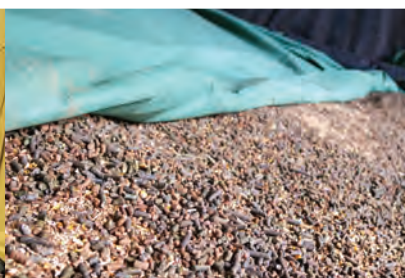

CLACPACK®

SUSTAINABLE FIXATION

- Easy to use
- Strong
- Reusable
- Functional

CLACPACK® is an innovative solution to **ballast efficiently and sustainably** the tarpaulin. It is made of a strong plastic, which is clipped to a flexible plastic, and this kind of fixation **avoid drilling** the tarp. Each **CLACPACK®** needs to be fix every meter with a maximum weight of 8 kg so that the tarpaulin **is constantly stretched**.

STEPS FOR FIXING CLACPACK® ON A SUBTEX® FABRIC

INSTALLATION NOTICE

- . A kit of 40 CLACPACK® is needed for a tarpaulin
- . Fix a CLACPACK® every meter with a weight of approximately 7-8 kg, using ideally a SILOBAG of 27x70cm
- . The weight must not touch the ground to maintain the tarp in place and fully tensioned
- . The rough side of CLACPACK® must face in and the smooth side must face out
- . The flexible plastic can be sold separately in case of special need or any lost