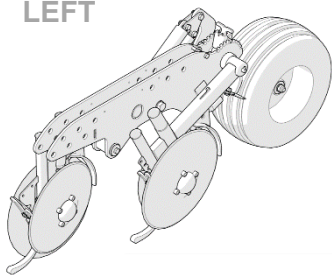

**CK – KL – HKL – JC STAR XL – TITAN – NOVA COMBI
SUPER NOVA COMBI – CULTIPACK – CULTIPLUS**

Original Spare Parts

Super Nova Combi

LEFT
99352302

RIGHT

99352902
Front couler left, complete

99353102
Back couler left, complete

**Original
Spare
Parts**

Super Nova Combi

LEFT

RIGHT
99352402

99353302
Front couler right, complete

99353502
Back couler right, complete

**Original
Spare
Parts**

Nova Combi