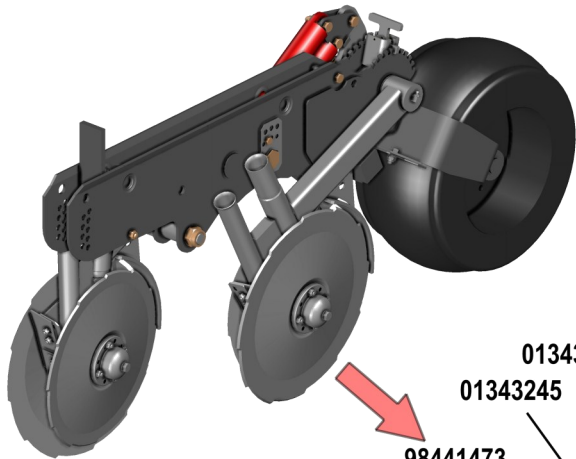

**CK – KL – HKL – JC STAR XL – TITAN – NOVA COMBI
SUPER NOVA COMBI – CULTIPACK – CULTIPLUS**

Original Spare Parts

Super Nova Combi

LEFT
99352302

RIGHT

99352902
Front couler left, complete

99353102
Back couler left, complete

**Original
Spare
Parts**

Super Nova Combi

LEFT

RIGHT
99352402

99353302
Front couler right, complete

99353502
Back couler right, complete

**Original
Spare
Parts**

Nova Combi