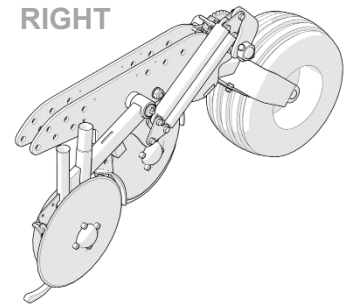

**CK – KL – HKL – JC STAR XL – TITAN – NOVA COMBI
SUPER NOVA COMBI – CULTIPACK – CULTIPLUS**

Original Spare Parts

Super Nova Combi

LEFT
99352302

RIGHT

99352902
Front couler left, complete

99353102
Back couler left, complete

**Original
Spare
Parts**

Super Nova Combi

LEFT

RIGHT
99352402

99353302
Front couler right, complete

99353502
Back couler right, complete

**Original
Spare
Parts**

Nova Combi